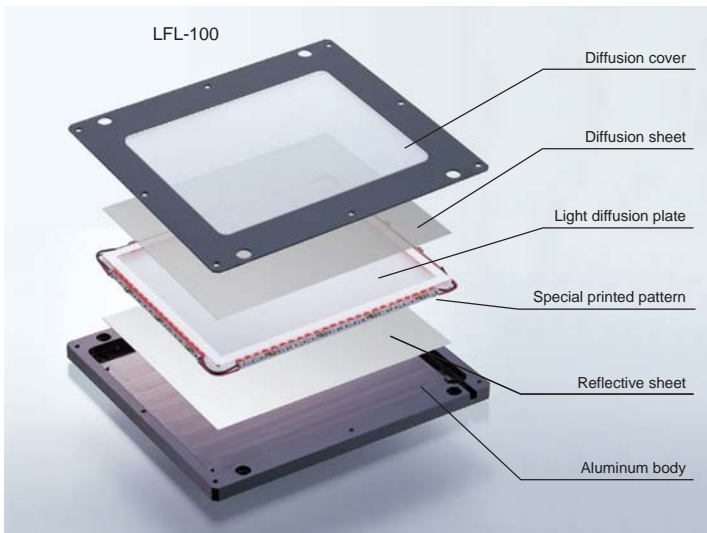

### Silhouette inspection of an object using uniform lighting

Power-saving Flat Lights with a compact design.

#### Lightweight, Thin Design with Low Power Consumption

With a thin design allows installing this light in any place.

Allocated LEDs are fixed around the periphery of the Diffusion Plate with a transparent fixing material. This unique structure makes more complex to reflect and scatter the light from LEDs and it makes possible to irradiate uniform diffused light from flat light emitting surface.

Inspecting for defects in rectangular PET bottles

Inspecting the level of a liquid in bottles

#### Illumination Structure of LFL-100

Light from the LEDs that are arranged around the periphery of the light diffusion plate passes through the plate to produce uniform illumination.