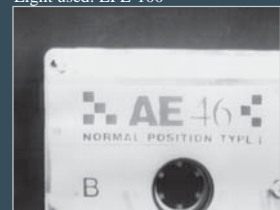

#### Illumination Structure of LFL-100

Light from the LEDs that are arranged around the periphery of the light diffusion plate passes through the plate to produce uniform illumination.

#### Examples of Flat-light images

##### Inspecting printing on tape cassettes

Image as seen with the human eye in normal light.

The entire object is evenly illuminated without shadows; however, internal parts are also being imaged and it makes inspection difficult.

Light used: FPR-136

The entire object is evenly illuminated and the printed surface stands out clearly.

Light used: LFL-100