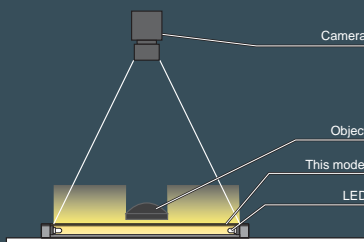

#### Lightweight, Thin Design with Low Power Consumption

With a thin design allows installing this light in any place.

Allocated LEDs are fixed around the periphery of the Diffusion Plate with a transparent fixing material. This unique structure makes more complex to reflect and scatter the light from LEDs and it makes possible to irradiate uniform diffused light from flat light emitting surface.

Inspecting for defects in rectangular PET bottles

Inspecting the level of a liquid in bottles

#### Illumination Structure of LFL-100

Light from the LEDs that are arranged around the periphery of the light diffusion plate passes through the plate to produce uniform illumination.